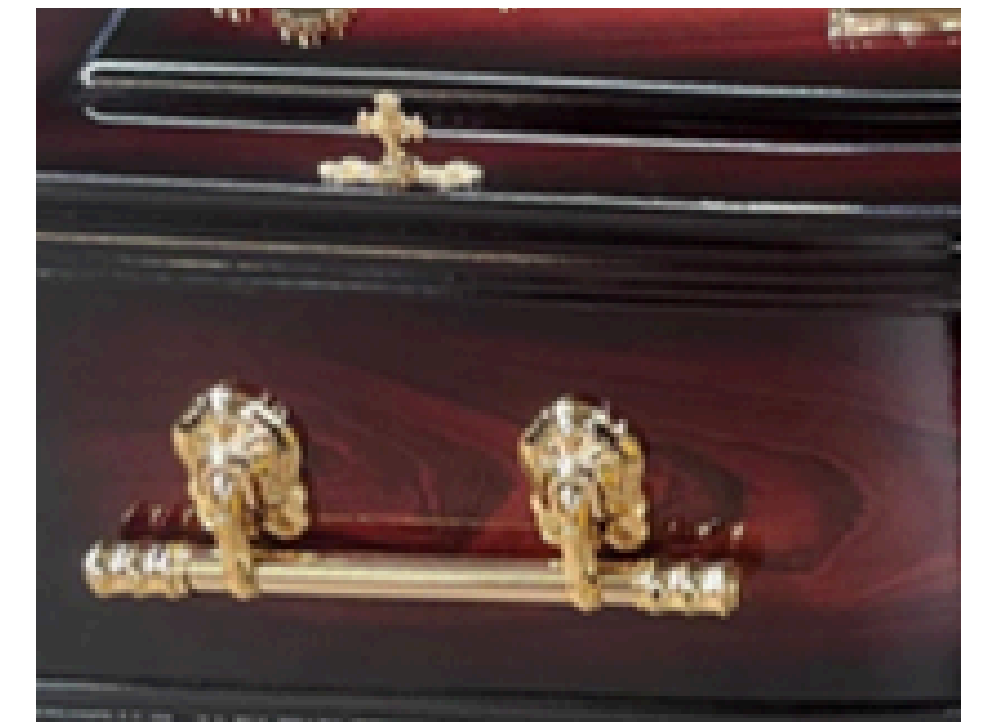

Single Raised Lid Two Tone

ESSENTIAL COLLECTION

Shape: Coffin

Construction: Craftwood

Colour and finish: Light Rosewood stain with black edging

Handles: Six round swing bar handles. Gold or Chrome

Lid Type: Single raised

Lining: Satin

Australian Made

Recommended for

Religious and non-religious escutcheons/keys available