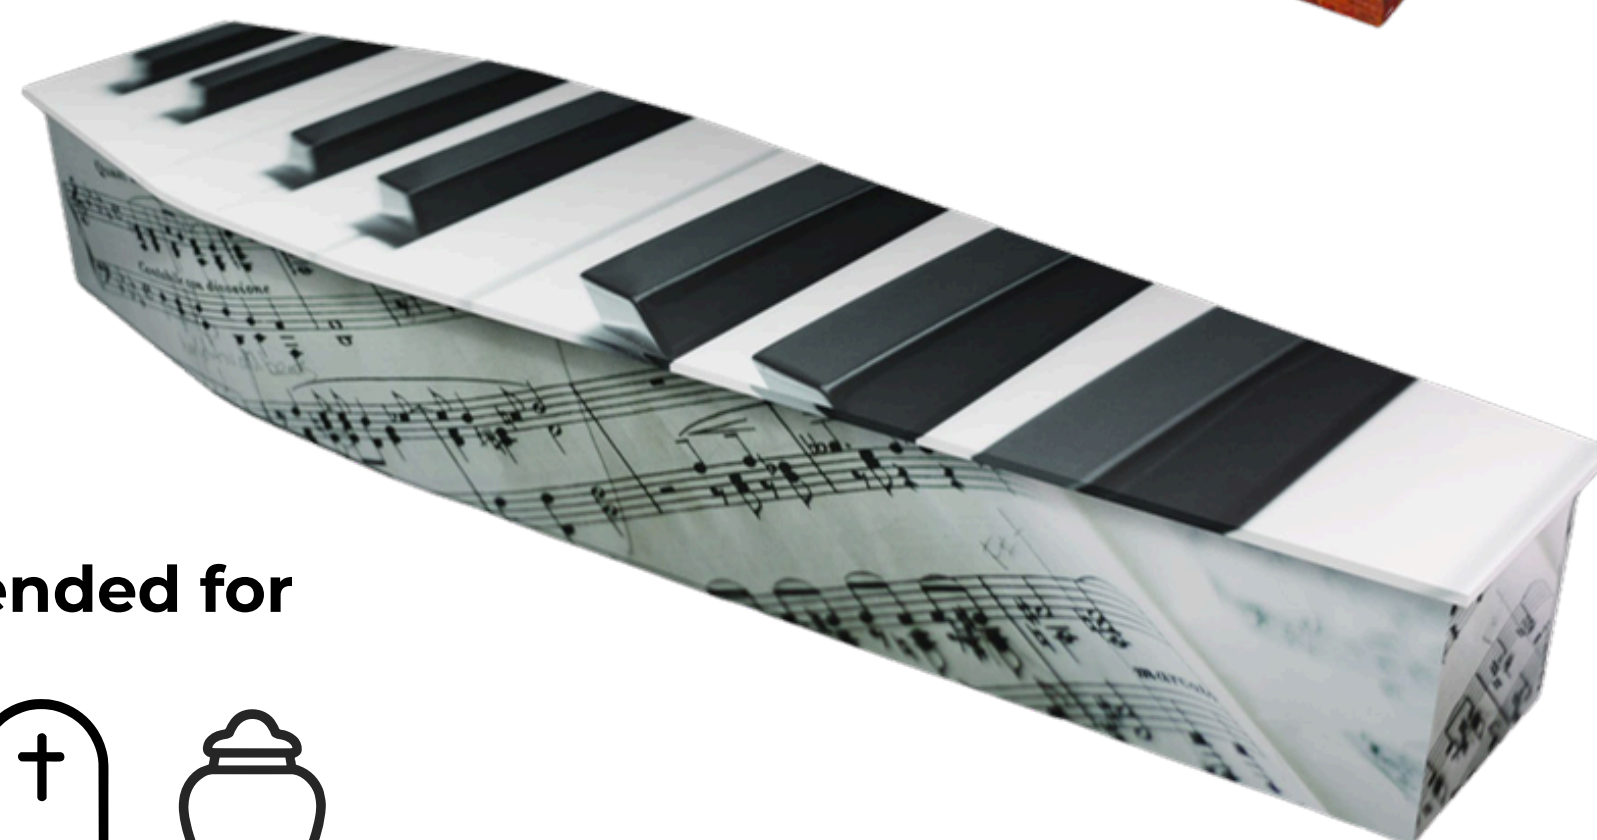

Motorbike Cruiser

Trucking: Two

MUSIC

Piano

Guitar

Recommended for

CRYPT

BURIAL